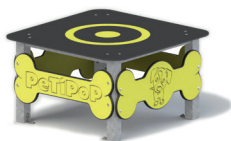

AGILITY AGILITY

PETiPop
AGILITY circuito urbano
AGILITY urban circuit

Mesa/ Table
Cod. 81174

+ cm: 90 x 90 x 52 h.